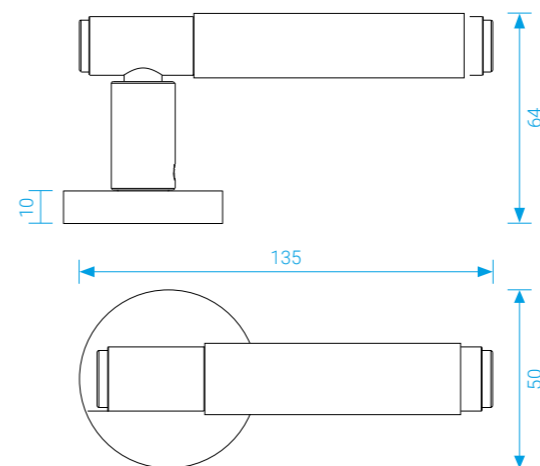

KANELAZ DVEŘNÍ MADLA 1745

Kanelaz

KANELAZ DVEŘNÍ KOULE 1745

Kanelaz