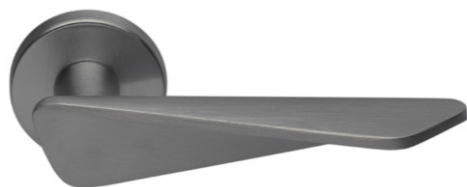

NOEMI

UNICO

BB/PZ
WC

Č NOEMI
Černá

Titan Titan

ONS Nikl matný

MB Matný bronz

B Bílá

PENTA

UNICO

BB/PZ
WC

Č PENTA
Černá

Titan Titan

ONS Nikl matný

B Bílá

SPRING

UNICO

BB/PZ
WC

Č SPRING
Černá

Titan Titan

ONS Nikl matný

MB Matný bronz

B Bílá

VULCANUS

UNICO

BB/PZ
WC

Č VULCANUS
Černá

Titan Titan

ONS Nikl matný

B Bílá