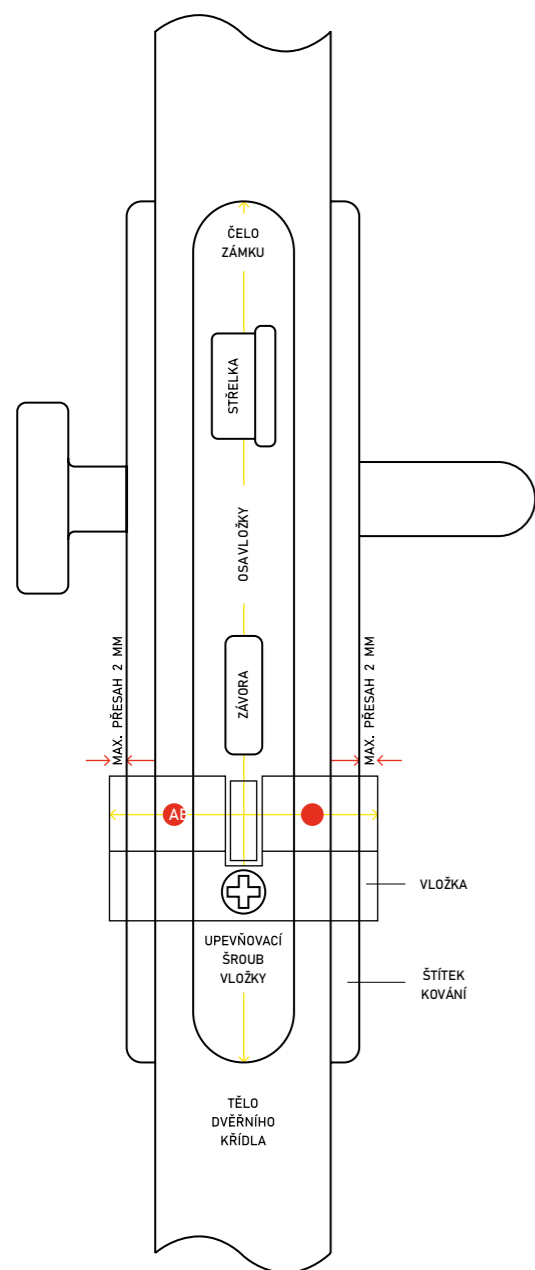

VÝBĚR CYLINDRICKÉ VLOŽKY

Pro správný výběr cylindrické vložky potřebujete znát její celkovou délku. Položte osu upevňovacího šroubu vložky na střed pravítka a změřte oba rozměry – A i B.

Při měření nezapomeňte připočítat tloušťku štítu nebo rozety na každé straně dveří.