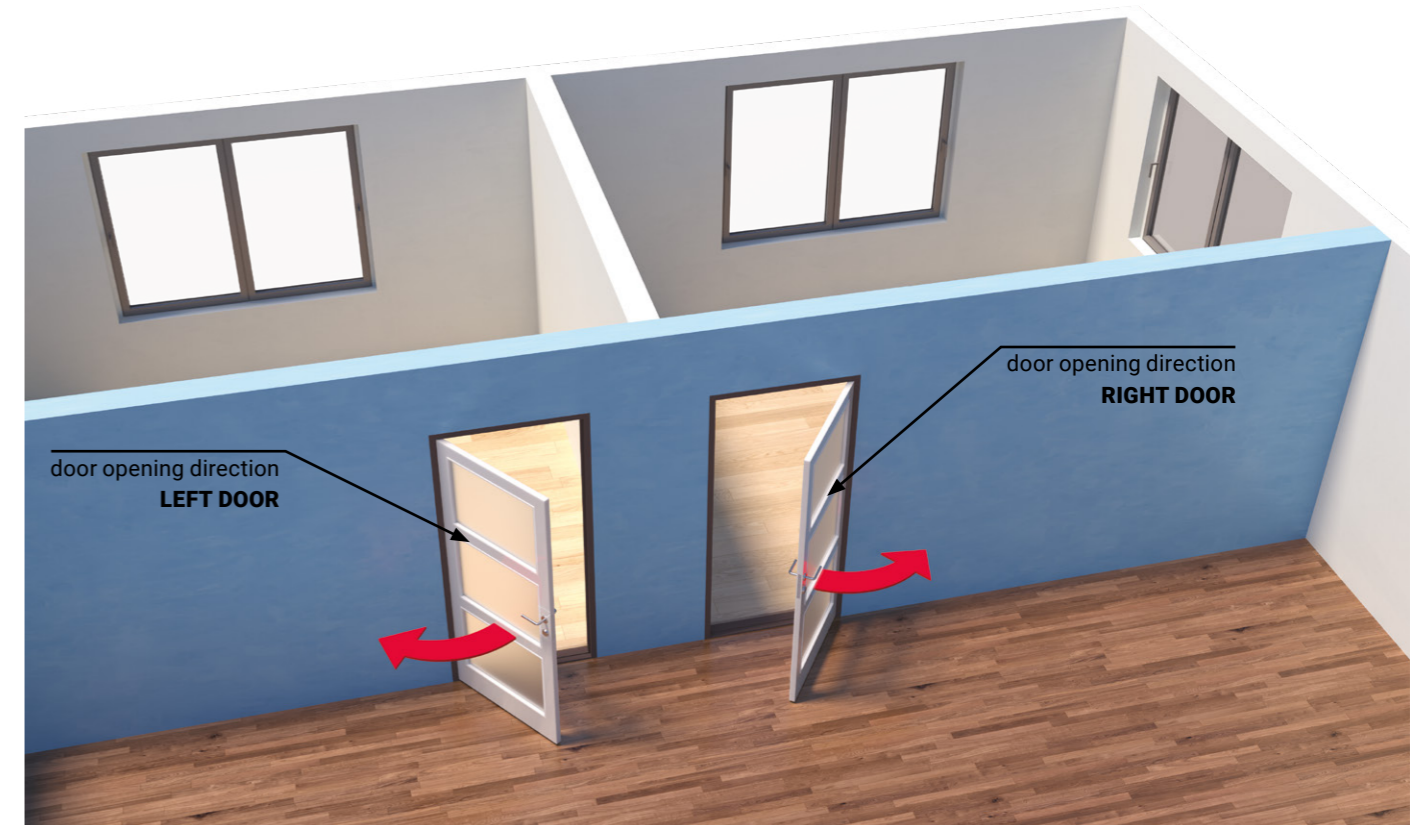

PLATE – it is a one-piece door fitting with a hole for a lock and a handle covered with one plate.

- easy to mount using visible bolts
- the most common and long-established type of fitting which will surely find its place in all types of interiors from flats to small huts and even garden sheds.

3. COMBINATION OF FITTINGS

Not all doors require a handle. What combination of door fittings do you really need?

Handle handle

Handle knob

3. ORIENTATION OF FITTINGS

The decision whether to order left or right handle is nearly the only thing which you need to do yourself and do it well. In order to be able to decide there is a simple help – if you use your right hand to open the door, it means it is a right handle. The same applies for the left handle. Left hand will always be used while opening the left handle. If you are able to open left handle using your right hand, it is the wrong way to do so or you stand with your back facing the door. In order to respect the instruction principles we would like to add some more specific graphics which you will surely find helpful.

WHAT IS A PITCH OF LABEL FITTING?

It is a distance between a handle axis and your door key. This figure is absolutely crucial when buying the right plate fitting. The most common pitches are 72 and 90 mm, up to 92 mm in case of security door.