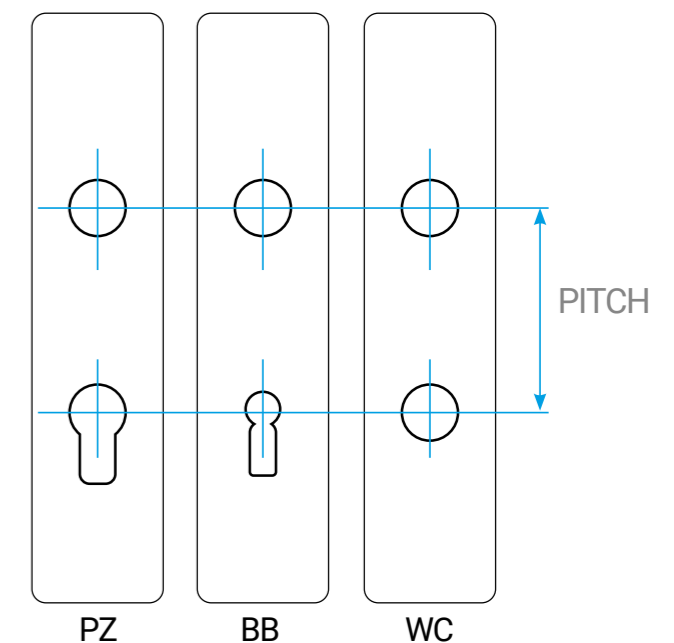

3. COMBINATION OF FITTINGS

Not all doors require a handle. What combination of door fittings do you really need?

Handle handle

Handle knob

3. ORIENTATION OF FITTINGS

The decision whether to order left or right handle is nearly the only thing which you need to do yourself and do it well. In order to be able to decide there is a simple help – if you use your right hand to open the door, it means it is a right handle. The same applies for the left handle. Left hand will always be used while opening the left handle. If you are able to open left handle using your right hand, it is the wrong way to do so or you stand with your back facing the door. In order to respect the instruction principles we would like to add some more specific graphics which you will surely find helpful.

WHAT IS A PITCH OF LABEL FITTING?

It is a distance between a handle axis and your door key. This figure is absolutely crucial when buying the right plate fitting. The most common pitches are 72 and 90 mm, up to 92 mm in case of security door.

VÝBĚR CYLINDRICKÉ VLOŽKY

Pro správný výběr cylindrické vložky potřebujete znát její celkovou délku. Položte osu upevňovacího šroubu vložky na střed pravítka a změřte oba rozměry – A i B.

Při měření nezapomeňte připočítat tloušťku štítu nebo rozety na každé straně dveří.