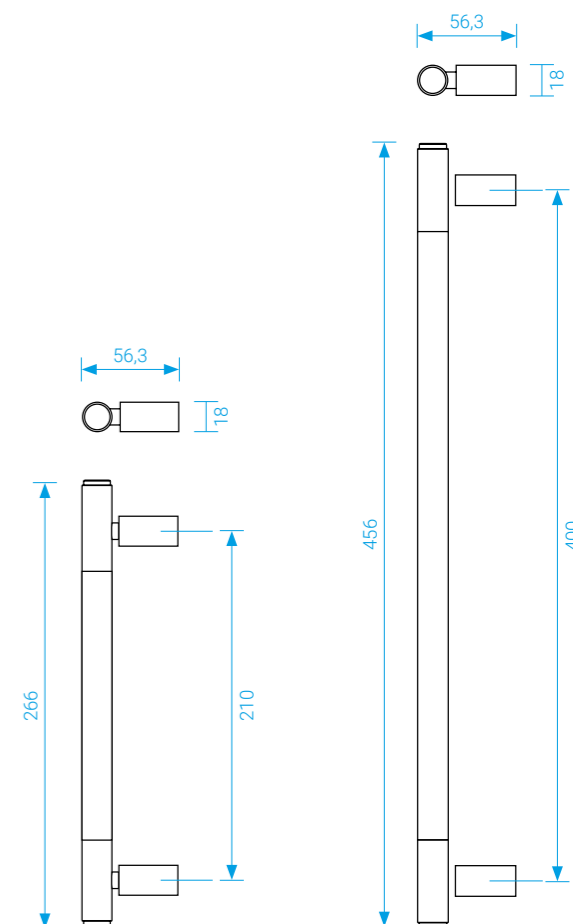

ONS MB OS KANELAZ DVEŘNÍ MADLA 1745